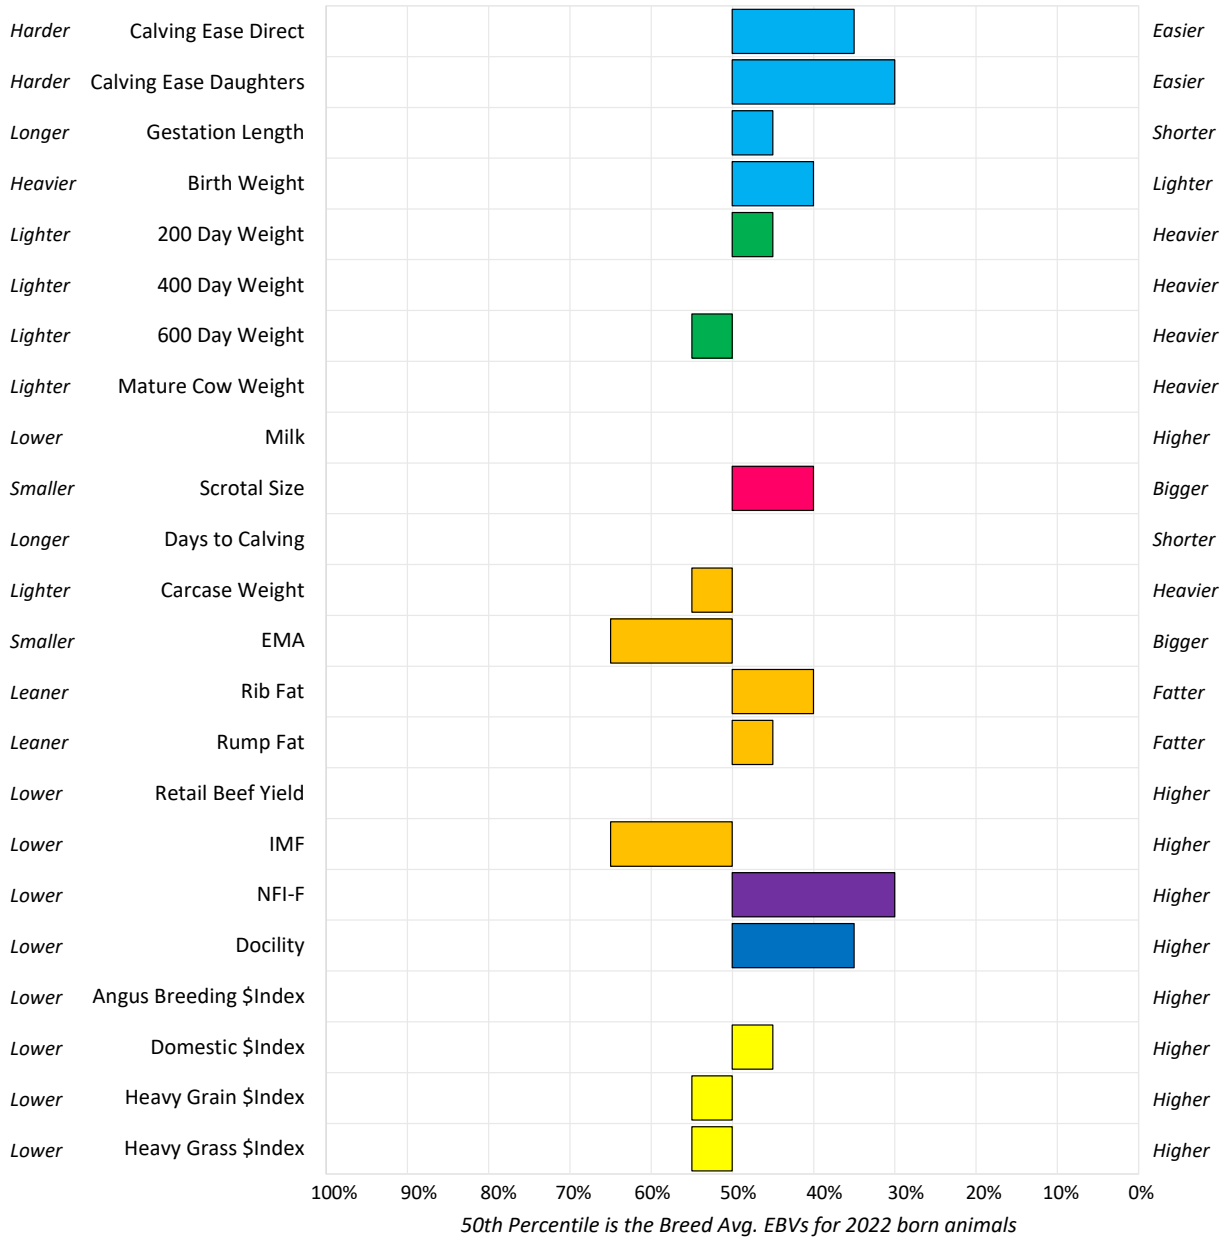

Maryvale Angus

Stud Prefix: MARYVALE
Herd ID: MSV
Location: KAPUNDA SA 5373
Website: www.maryvalestock.com.au
2022 drop: 134

MARYVALE 2022 Herd Genetic Profile

Maryvale Angus

Genetic change over time